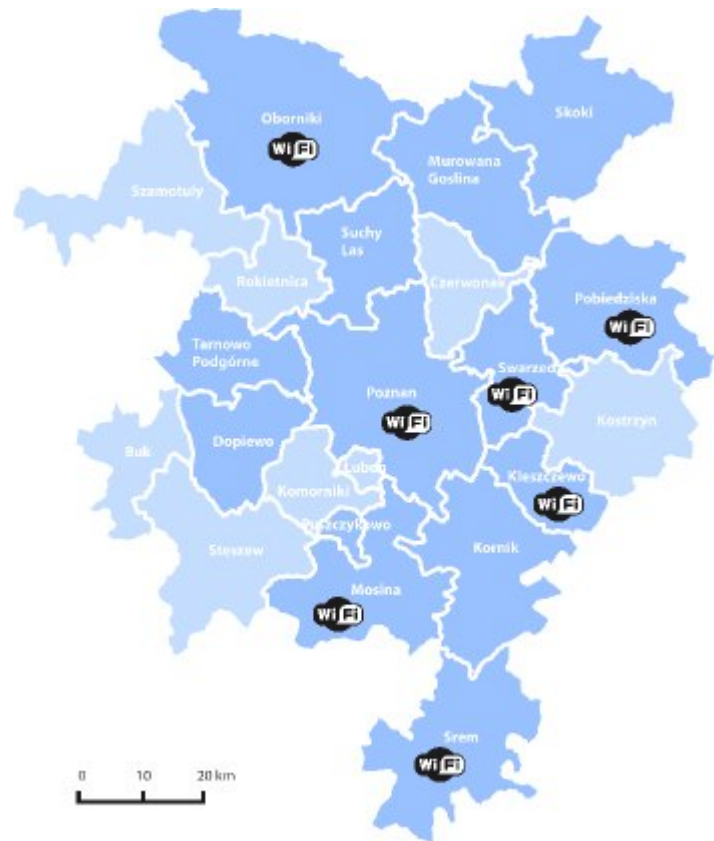

2. Find **wireless.poznan.pl** on network list and connect to it.
3. Open your browser and connect with any website - it will redirect you to login page.
4. Accept terms and start browsing
5. Session time is 1 hour - after this time you need to log in again.

Poznań Free WiFi access in Poznań area

Free WiFi access points can also be found in many municipalities near Poznań. All it takes is to turn on WiFi access on your device, find the right network and log in.

Kleszczewo

In Kleszczewo, WiFi is available in the following locations:

- Kleszczew Municipal Office (Urząd Gminy) - 4, Poznańska Street

Mosina

In Mosina, WiFi is available in the following locations:

- Mosina Town Hall (Plac 20 Października 1)
- Plac 20 Października