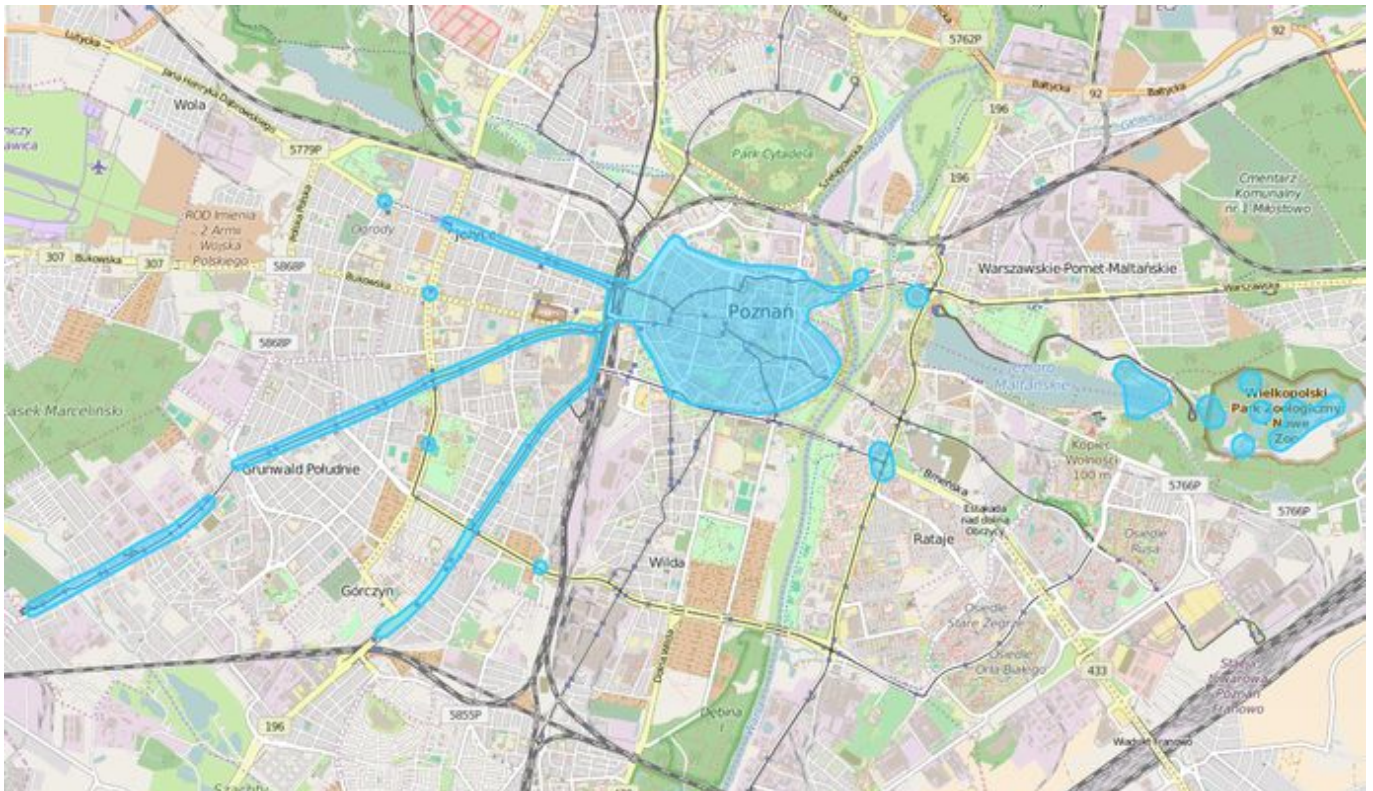

Poznań

The Poznań wireless network range covers the entire Old Town and the Plac Wolności area as well as Ostrów Tumski, and the network of transmitters is still being expanded. More information: wireless.poznan.pl.